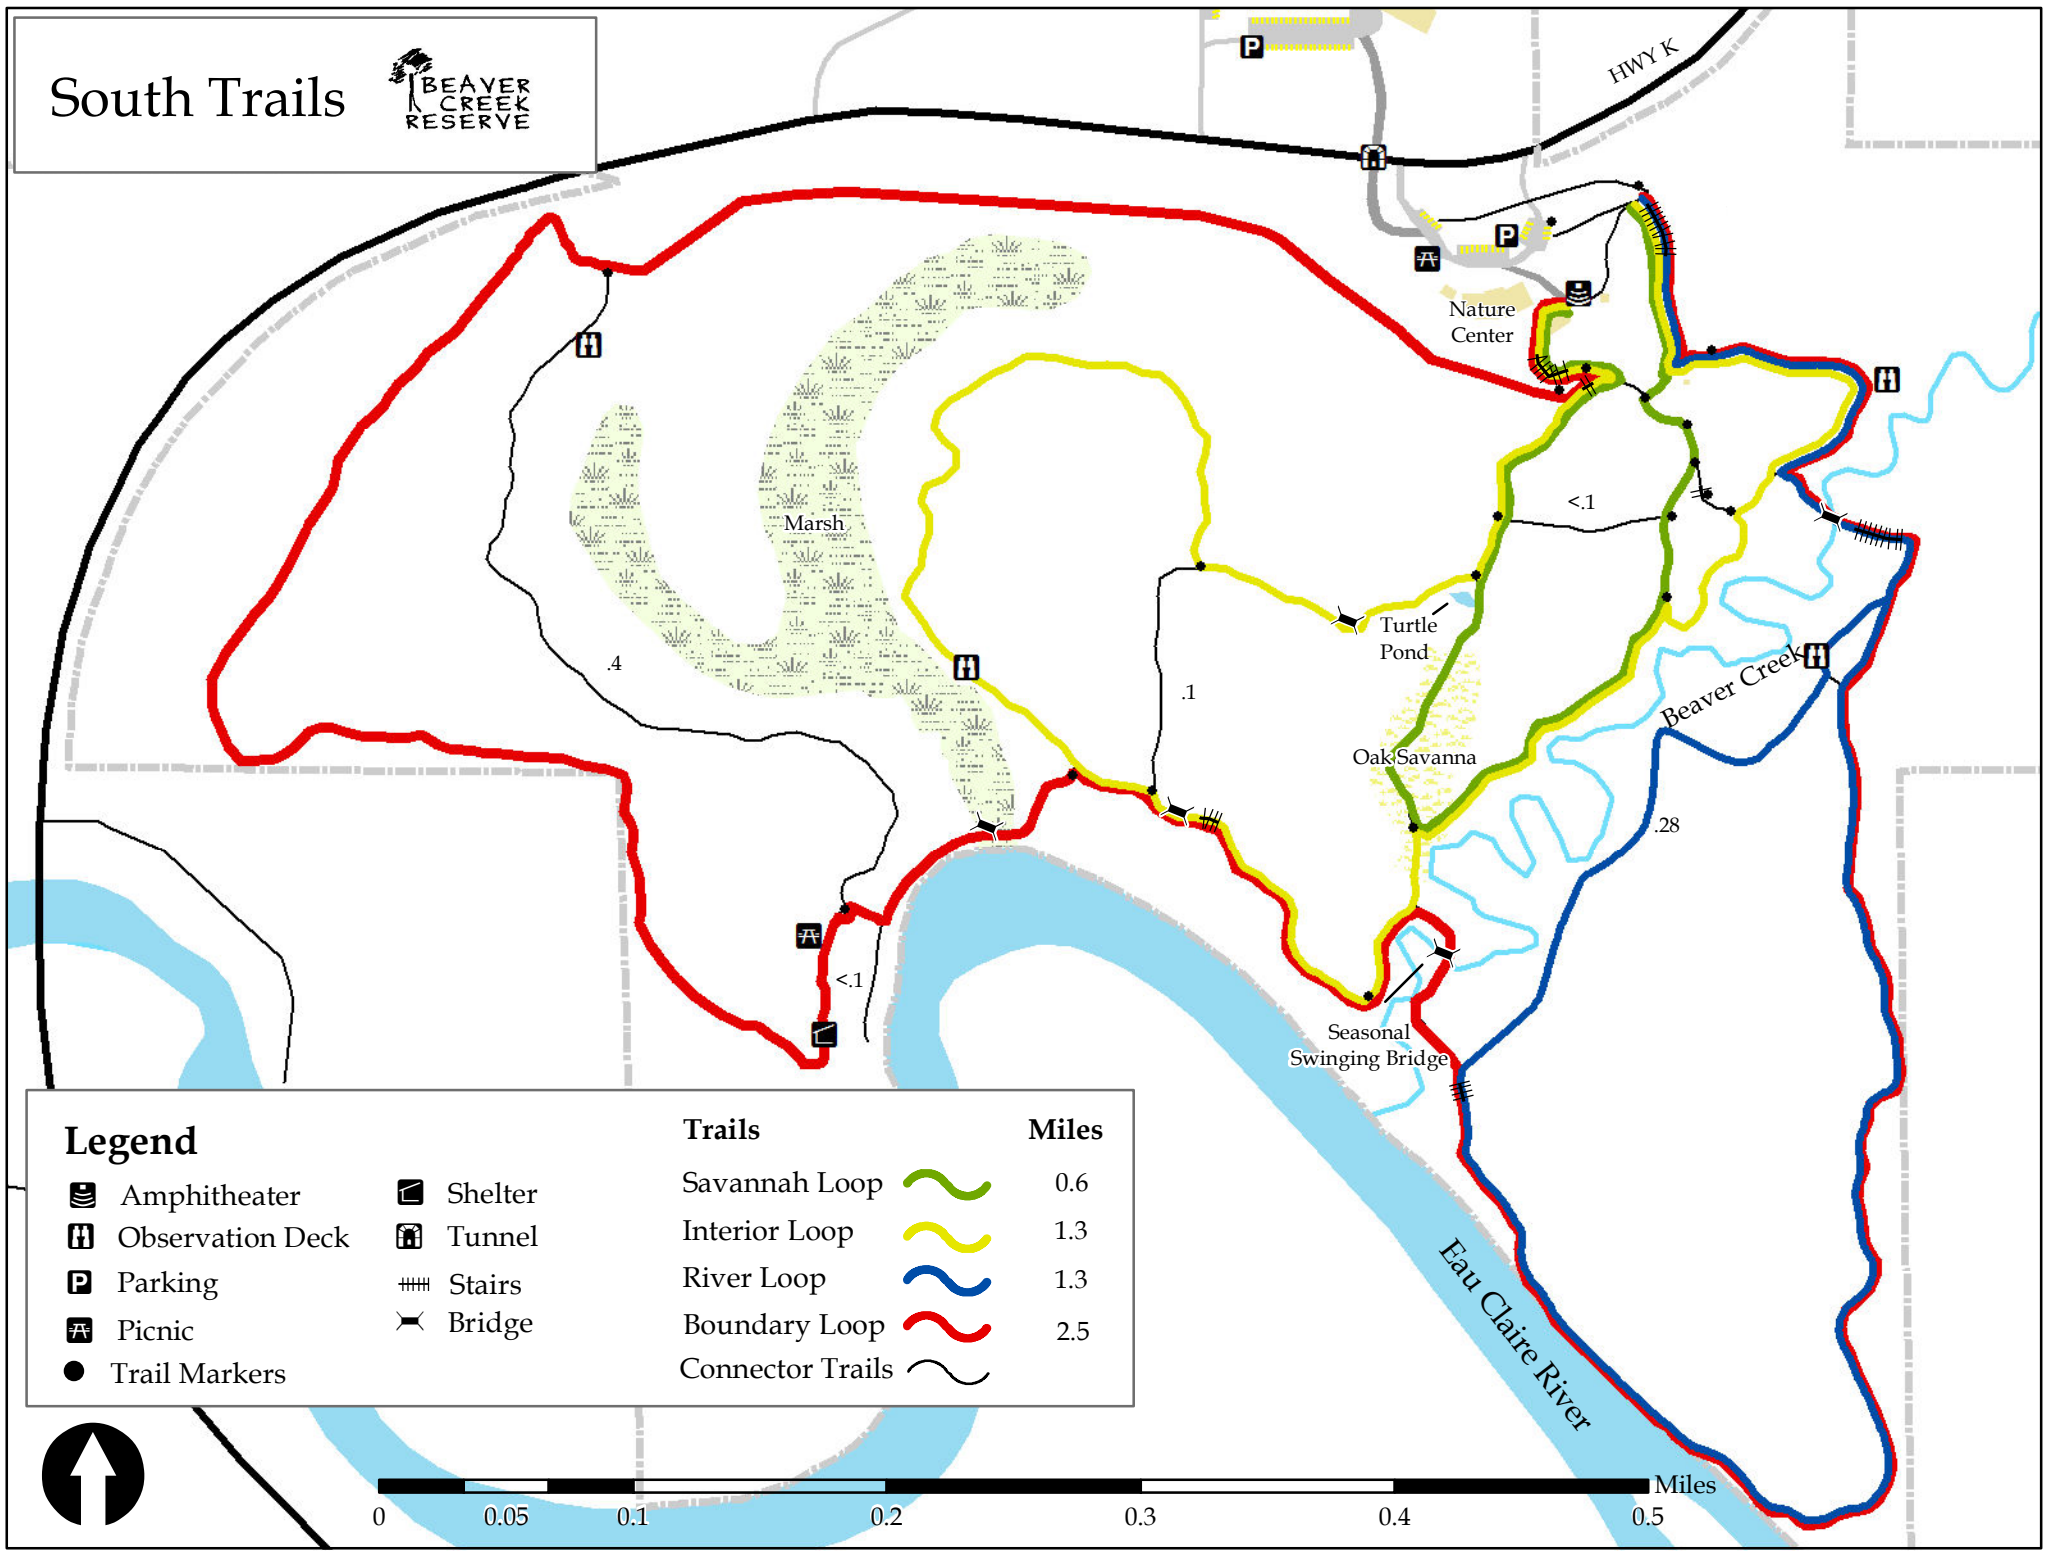

South Trails

Legend

- | | |
|------------------|---------|
| Amphitheater | Shelter |
| Observation Deck | Tunnel |
| Parking | Stairs |
| Picnic | Bridge |
| Trail Markers | |

Trails		Miles
Savannah Loop		0.6
Interior Loop		1.3
River Loop		1.3
Boundary Loop		2.5
Connector Trails		